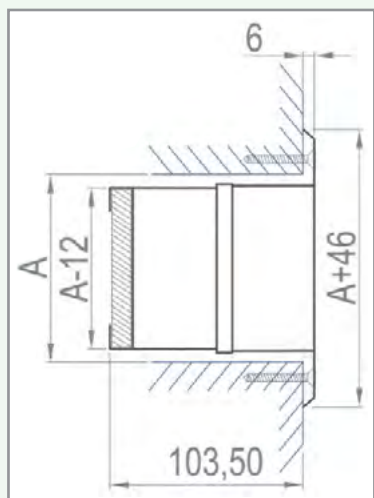

Širina / Width (mm)

DIMENZIJE OTVORA / HOLE DIMENSION Visina / Height (mm)

	100	125	150	200	250	300	350	400	450	500
200	31,75	31,75	31,75	32,41						
250	31,75	31,75	31,75	33,83	37,84					
300	31,75	31,75	33,12	37,12	42,11	46,97				
350	31,75	33,83	36,24	40,60	46,68	50,93	56,73			
400	34,42	37,09	40,28	45,81	49,46	56,36	63,45	72,18		
450	37,81	39,64	43,00	50,08	53,68	62,50	71,35	80,12	87,51	
500	40,51	43,23	47,83	52,95	58,69	68,36	77,17	84,38	92,12	102,66
550	42,07	45,79	50,88	55,29	62,31	72,81	82,28	89,59	100,76	111,75
600	45,50	49,91	54,11	60,04	68,17	81,02	86,43	95,54	106,81	118,98
650	47,49	52,55	57,38	63,91	73,34	85,03	90,59	102,07	114,60	128,00
700	49,47	55,33	59,56	67,79	78,39	87,42	96,46	108,61	122,27	137,02
750	51,47	58,16	62,16	72,46	83,77	92,22	104,35	117,57	131,88	148,05
800	54,03	60,45	65,93	77,41	88,86	99,32	114,67	126,94	140,63	154,07
850	56,02	62,86	69,61	81,64	92,76	105,27	120,82	135,27	149,92	165,22
900	58,02	65,24	73,15	85,88	96,57	111,21	126,84	143,60	157,28	176,37
950	60,15	68,61	77,26	91,10	101,87	117,36	134,10	152,98	166,87	188,59
1000	61,63	71,99	81,24	95,32	107,06	123,51	141,25	160,56	176,37	200,81
1050	63,54	75,06	86,92	98,81	111,86	128,82	148,15	165,60	185,41	205,39
1100	64,87	77,75	91,10	102,52	116,05	134,54	154,80	172,51	192,13	213,37
1150	67,34	81,05	94,64	105,31	121,09	139,43	159,18	180,23	200,99	224,02
1200	69,39	84,07	98,34	110,22	125,91	147,28	166,31	188,11	210,61	231,41
1250	71,77	87,52	102,98	114,56	131,38	153,75	174,34	197,14	220,49	241,89
1300	74,14	91,10	106,82	118,89	136,74	160,21	182,27	206,19	230,25	252,65
1350	76,52	94,54	111,11	123,24	142,21	165,52	190,30	215,22	238,14	263,42
1400	78,90	97,99	115,19	127,57	147,56	171,25	198,22	224,26	247,05	274,18
1450	81,28	101,44	119,24	131,91	153,03	177,65	206,25	233,30	256,80	284,95
1500	83,66	105,02	123,29	136,25	158,39	184,05	214,18	240,78	266,48	295,71

Visina / Height (mm)